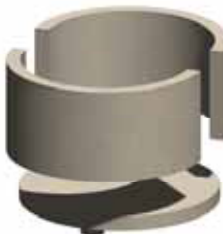

Stone Age Fire Pits

Stone Age offers a wide selection of fire pits for any setting. Simple, three to five piece construction greatly speeds up installations. All models feature extended base plates with molded feet, which may be used to allow movement after assembly or to create clearance and airflow under the unit, as required for installations on wooden structures, or the base may be positioned to place the feet inside the pit if not needed. Three round configurations are available, plus a square model, and optional extension kits to create a rectangular fire pit. Lining with firebrick is recommended for wood burning applications.

Refer to Section 21 of Price List

Short Round Fire Pit

Item No SA-SRP	Model Short Round	Dimensions 42" w x 14" t, 36" I.D. 16 1/2" t with feet	Weight 480
--------------------------	-----------------------------	---	----------------------

SA-SRP

Tall Round Fire Pit

Item No SA-TRP	Model Tall Round	Dimensions 42" w x 25" t, 36" I.D. 27 1/2" t with feet	Weight 620
--------------------------	----------------------------	---	----------------------