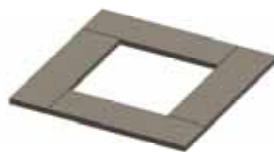

Item No	Description	Weight
SA-MC9-TSRP-LM	Manufactured Stone Coping, 9" wide, Limestone Color, for Tall & Short Round Pit	140
SA-MC9-LRP-LM	Manufactured Stone Coping, 9" wide, Limestone Color, for Large Round Pit	160
SA-MC9-SQP-LM	Manufactured Stone Coping, 9" wide, Limestone Color, for Square Pit	175
SA-MC13-TSRP-LM	Manufactured Stone Coping, 13" wide, Limestone Color, for Tall & Short Round Pit	220
SA-MC13-LRP-LM	Manufactured Stone Coping, 13" wide, Limestone Color, for Large Round Pit	250
SA-MC9-TSRP-LS	Manufactured Stone Coping, 9" wide, Light Sandstone Color, for Tall & Short Round Pit	140
SA-MC9-LRP-LS	Manufactured Stone Coping, 9" wide, Light Sandstone, for Large Round Pit	160
SA-MC9-SQP-LS	Manufactured Stone Coping, 9" wide, Light Sandstone, for Square Pit	175
SA-MC13-TSRP-LS	Manufactured Stone Coping, 13" wide, Light Sandstone, for Tall & Short Round Pit	220
SA-MC13-LRP-LS	Manufactured Stone Coping, 13" wide, Light Sandstone, for Large Round Pit	250
SA-MC13-SQP-LS	Manufactured Stone Coping, 13" wide, Light Sandstone, for Square Pit	280
SA-MC9-TSRP-DS	Manufactured Stone Coping, 9" wide, Dark Sandstone Color, for Tall & Short Round Pit	140
SA-MC9-LRP-DS	Manufactured Stone Coping, 9" wide, Dark Sandstone, for Large Round Pit	160
SA-MC9-SQP-DS	Manufactured Stone Coping, 9" wide, Dark Sandstone, for Square Pit	175
SA-MC13-TSRP-DS	Manufactured Stone Coping, 13" wide, Dark Sandstone, for Tall & Short Round Pit	220
SA-MC13-LRP-DS	Manufactured Stone Coping, 13" wide, Dark Sandstone, for Large Round Pit	250
SA-MC13-SQP-DS	Manufactured Stone Coping, 13" wide, Dark Sandstone, for Square Pit	280

9" Round

9" Square

Gray Limestone

Tan Sandstone

Brown Sandstone

13" Round

13" Square

Refer to Section 34 of Price List