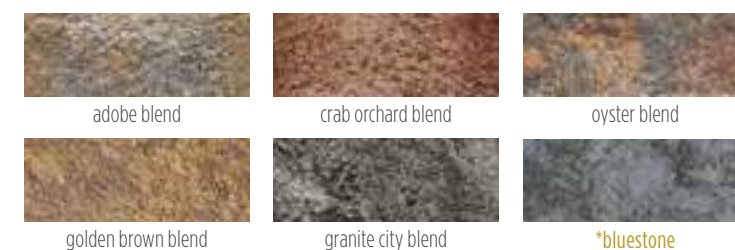

See larger color swatches in back of catalog.

nicolock.com

Bradstone MADOC FIREPIT: Autumn Cotswold

# BELVEDERE FIREPIT KIT

What better way to enjoy your outdoor living area than to be gathered around a beautiful Fire Pit with friends and family. The natural textures and colors of this product, blend seamlessly with the entire collection of attractive Rosetta Hardscapes.

	width	height
Belvedere Firepit	58" o.d.	14-1/2"
Steel Ring	38" dia.	

See larger color swatches in back of catalog.

BELVEDERE FIREPIT: York Brown

BELVEDERE FIREPIT: York Brown

BELVEDERE FIREPIT: Golden Brown

See larger color swatches in back of catalog. \* denotes premium color

Coping selections available in

VERONA FIREPIT: Rockface Coping, BlueStone  
FIREPIT WALL: Granite City  
PAVER: Grand Flagstone, York Brown