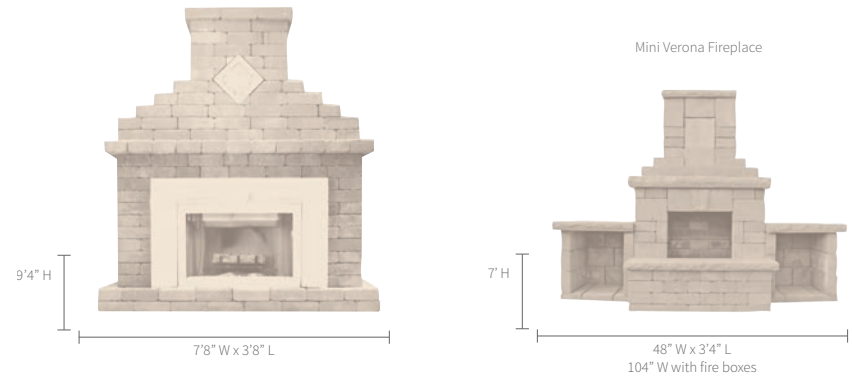

Verona Fireplace shown in Adobe Blend & Grand Flagstone shown in York Brown

Verona Wall shown in Oyster Blend, custom-designed fireplace

VERONA FIREPLACE

Contains everything you need to construct this stunning fireplace. Includes Verona wall, stainless steel fireplace insert with flue, lintels and decorative concrete surround with medallion.

- 1- 42" High X 84" Wide W/ Cutout
- 1- 42" High X 84" Wide Panel
- 2- 42" High X 20" Wide Side Panel
- 4- 42" High Structural Corner Units, Smooth

1- Counter Top

Kalea Bay 48" Fireplace with Black Crushed Glass

Kalea Bay See Through Fireplace

- 2- 42" High X 84" Wide W/ Cutout
- 2- 42" High X 20" Wide Side Panel
- 4- 42" High Structural Corner Units, Smooth

1- Counter Top

Kalea Bay 48" Fireplace with Black Crushed Glass